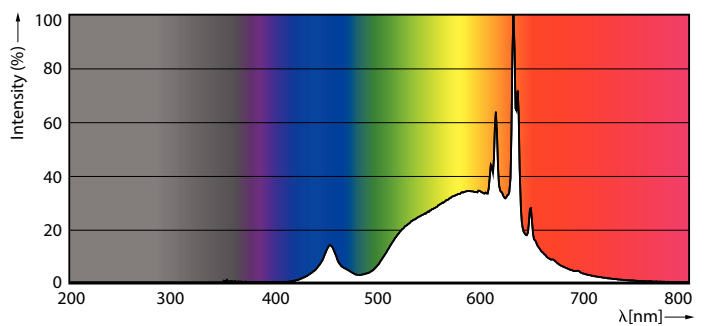

Product data

General Information	
Cap base	E27 [E27]
Nominal lifetime	50,000 h
Switching Cycle	50,000
Lighting Technology	LED
Flux measurement reference	Sphere
EU RoHS compliant	Yes
Light Technical	
Colour Code	827 [CCT of 2700K]
Luminous Flux	840 lm
Colour designation	Warm White (WW)
Correlated Colour Temperature	2700 K
Luminous efficacy (rated) (nom.)	210 lm/W
Colour consistency	<6
Colour rendering index (CRI)	80
LLMF at end of nominal lifetime (nom.)	70 %
Flickering value (PstLM)	1
Stroboscopic effect	0.4

Dimensional drawing

Product	D	C
MAS LEDBulbND4-60W E27 827 A60 FR G UE	60 mm	104 mm

Photometric data

Light Distribution Diagram - MAS LEDBulbND4-60W E27 827 A60 FR G UE

Spectral Power Distribution Colour - MAS LEDBulbND4-60W E27 827 A60 FR G UE

MASTER Ultra Efficient LED bulb

Photometric data

General Parameters 43
Photometry 44
Page 10

General uniform lighting - MAS LEDBulbND4-60W E27 827 A60 FR G UE

Lifetime

Life Expectancy Diagram - MAS LEDBulbND4-60W E27 827 A60 FR G UE