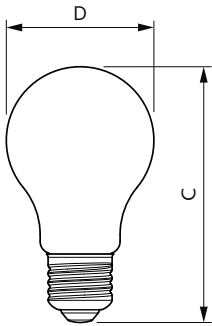

Product data

General Information	
Cap base	E27 [E27]
Nominal lifetime	50,000 h
Switching Cycle	50,000
Lighting Technology	LED
Flux measurement reference	Sphere
EU RoHS compliant	Yes
Light Technical	
Colour Code	827 [CCT of 2700K]
Luminous Flux	840 lm
Colour designation	Warm White (WW)
Correlated Colour Temperature	2700 K
Luminous efficacy (rated) (nom.)	210 lm/W
Colour consistency	<6
Colour rendering index (CRI)	80
LLMF at end of nominal lifetime (nom.)	70 %
Flickering value (PstLM)	1
Stroboscopic effect	0.4

MASTER Ultra Efficient LED bulb

Controls and Dimming

Dimmable	No
----------	----

Mechanical and Housing

Lamp Finish	Frosted
Bulb material	Glass
Bulb shape	A60 [A 60 mm]

Approval and Application

Energy Efficiency Class	A
Energy consumption kWh/1,000 hours	4 kWh
EPREL registration number	1442611
Photobiological risk	Photobiological risk group 1 @ 200mm to EN62471
EyeComfort	Yes

Dimensional drawing

Product	D	C
MAS LEDBulbND4-60W E27 827 A60 FR G UE	60 mm	104 mm

Photometric data

Light Distribution Diagram - MAS LEDBulbND4-60W E27 827 A60 FR G UE

Spectral Power Distribution Colour - MAS LEDBulbND4-60W E27 827 A60 FR G UE