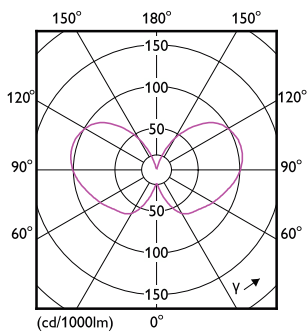

Product data

General Information	
Cap base	E27 [E27]
Nominal lifetime	50,000 h
Switching Cycle	50,000
Lighting Technology	LED
Flux measurement reference	Sphere
EU RoHS compliant	Yes
Light Technical	
Colour Code	827 [CCT of 2700K]
Luminous Flux	840 lm
Colour designation	Warm White (WW)
Correlated Colour Temperature	2700 K
Luminous efficacy (rated) (nom.)	210 lm/W
Colour consistency	<6
Colour rendering index (CRI)	80
LLMF at end of nominal lifetime (nom.)	70 %
Flickering value (PstLM)	1
Stroboscopic effect	0.4

Dimensional drawing

Product	D	C
MAS LEDBulbND4-60W E27 827 A60 FR G UE	60 mm	104 mm

Photometric data

Light Distribution Diagram - MAS LEDBulbND4-60W E27 827 A60 FR G UE

Spectral Power Distribution Colour - MAS LEDBulbND4-60W E27 827 A60 FR G UE