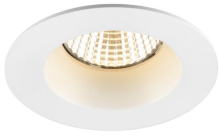

## Specifications SLV New Tria 68 Spot Aluminium White Round 8.3W 570lm 38D - 930 Warm White | Cutout 68mm - Best Colour Rendering - Dimmable

[View Product](#)

### General Information

SKU	255693
EAN	4024163277600
Brand	SLV
Manufacturer Name	NEW TRIA 68 rec. ceiling light 3000K 38° IP 20 / IP 65 round WH
Any Lamp all-in warranty	5 Years
Average Lifetime (h)	50000

### Technical Information

Technology	LED Integrated
Wattage	8.3
Voltage (V)	220-240
Dimmable	Dimmable
Colour Code	930 Warm White
Colour temperature (Kelvin)	3000 Warm White
Colour Rendering (Ra)	90-99
Colour of Light	White
Light colour options	Single Color
Luminous Flux (Lumen)	570
Luminous Efficacy (lm/W)	68.7
Beam Angle (degree)	38

## Fixture Information

Mounting Method	Recessed
Cut out (mm)	68
Optical Cover	Other
IP-rating	IP20
Operating Temperature	-20 to +35
Housing	Aluminium
Colour of the Fixture	White
Emergency Lighting	No Emergency Unit
Tiltable	No
Fixture Connection	PI [Push-in connector 3-pole]
Series	New Tria