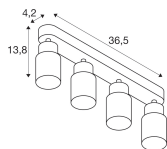

Specifications SLV Puri 2.0 Aluminium Spot White | Suitable for 4x GU10

[View Product](#)

General Information

SKU	260611
EAN	4024163293808
Brand	SLV
Manufacturer Name	PURI 2.0 Tube, wand- en plafondopbouwarmatuur, long, 4x max. 6W GU10,
Any Lamp all-in warranty	5 Years
Average Lifetime (h)	0

Technical Information

Technology	Fixture with Socket
Voltage (V)	220-240
Wattage	0
Dimmable	Dimmable when using a Dimmable Bulb
Suitable for	GU10
Including bulb	No
Amount of bulbs required	4
Maximum Wattage Rating	6
Luminous Flux (Lumen)	0
Tiltable	Yes
Mounting Method	Ceiling, Wall mounted
Emergency Lighting	No Emergency Unit