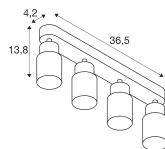

Specifications SLV Puri 2.0 Aluminium Spot Black | Suitable for 4x GU10

[View Product](#)

General Information

SKU	260604
EAN	4024163293822
Brand	SLV
Manufacturer Name	PURI 2.0 Tube, wand- en plafondopbouwarmatuur, long, 4x max. 6W GU10,
Any Lamp all-in warranty	5 Years
Average Lifetime (h)	0

Technical Information

Technology	Fixture with Socket
Voltage (V)	220-240
Wattage	0
Dimmable	Dimmable when using a Dimmable Bulb
Suitable for	GU10
Including bulb	No
Amount of bulbs required	4
Maximum Wattage Rating	6
Luminous Flux (Lumen)	0
Tiltable	Yes
Mounting Method	Ceiling, Wall mounted
Emergency Lighting	No Emergency Unit