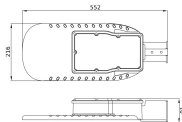

Specifications Ledvance LED Streetlight Eco Area 90W 11250lm - 830 Warm White | IP66

[View Product](#)

General Information

SKU	240866
EAN	4058075557734
Brand	Ledvance
Manufacturer Name	ECOAREASPD 90W 830 IP66 GY 4X1 EUE
Any Lamp all-in warranty	5 Years
Average Lifetime (h)	50000

Technical Information

Technology	LED Integrated
Wattage	90
Voltage (V)	220-240
Dimmable	Not Dimmable
Colour Code	830 Warm White
Colour temperature (Kelvin)	3000 Warm White
Colour Rendering (Ra)	80-89
Colour of Light	White
Light colour options	Single Color
Luminous Flux (Lumen)	11250
Luminous Efficacy (lm/W)	125
Beam Angle (degree)	150x85