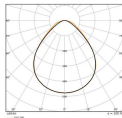

[View Product](#)

General Information

SKU	251074
EAN	4099854187339
Brand	Ledvance
Manufacturer Name	PANEL ECO 600 UGR<19 600 E 36W 865 U19
Any Lamp all-in warranty	3 Years
Average Lifetime (h)	50000

Technical Information

Technology	LED Integrated
Replaces (Watt)	4x18
Wattage	36
Voltage (V)	220-240
Dimmable	Not Dimmable
Colour Code	865 Daylight
Colour temperature (Kelvin)	6500 Daylight
Colour Rendering (Ra)	80-89
Colour of Light	White
Light colour options	Single Color
Luminous Flux (Lumen)	3600
Luminous Efficacy (lm/W)	100