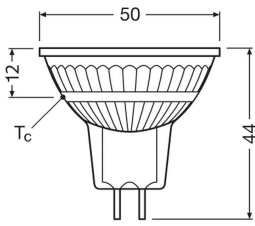

## Specifications Ledvance LED Reflector GU5.3 MR16 6.1W 621lm 36d - 830 Warm White | Replaces 50W

[View Product](#)

### Technical Information

Technology	LED
Product Type Category	GU5.3 LED
Replaces (Watt)	50
Voltage (V)	12
Wattage	6.1
Beam Angle (degree)	36
Dimmable	Not Dimmable
Cap / Base	GU5.3
Colour Code	830 Warm White
Colour temperature (Kelvin)	3000 Warm White

## Dimensions

Height (mm)	46
Length (mm)	44
Diameter (mm)	50
Shape	Reflector
Exact shape	PAR16