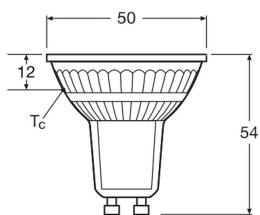

Specifications Ledvance LED Reflector GU10 PAR16 3.7W 350lm 36d - 840 Cool White | Replaces 35W

[View Product](#)

General Information

SKU	256892
EAN	4099854458064
Brand	Ledvance
Manufacturer Name	LED PAR16 P 3.7W 840 GU10
Full box quantity	1
Any Lamp all-in warranty	4 Years
Energy efficiency class	E
Average Lifetime (h)	15000

Technical Information

Technology	LED
Product Type Category	GU10 LED
Replaces (Watt)	35
Voltage (V)	220-240
Wattage	3.7
Beam Angle (degree)	36
Dimmable	Not Dimmable
Cap / Base	GU10
Colour Code	840 Cool White
Colour temperature (Kelvin)	4000 Cool White

Dimensions

Length (mm)	54
Diameter (mm)	50
Shape	Reflector
Exact shape	PAR16

Why Any-lamp?

 Order from the **largest lighting specialist** in Europe  **Customised** quotation

 Up to **7 years warranty**  **Easy** return process