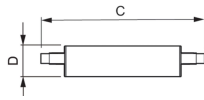

Specifications Philips Corepro LED Linear R7s 118mm 14W
1600lm - 830 Warm White | Dimmable - Replaces 100W

[View Product](#)