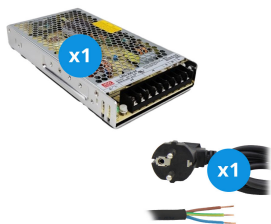

Specifications Mean Well Driver | LRS20024 | IP20 | 24V | 200W + Power Cable 2m with Earth

[View Product](#)

General Information

| | |
|--------------------------|--|
| SKU | 251946 |
| EAN | 8719157055598 |
| Brand | Mean Well |
| Manufacturer Name | Mean Well Driver LRS-200-24 IP20 24V 200W + Connection cable 2M with earth |
| Full box quantity | 1 |
| Any Lamp all-in warranty | 3 Years |

Technical Information

| | |
|-----------------------|-----------------------|
| Ballast for bulb type | LED Strips |
| Product Type Category | Accessory - LED Strip |

Lamp Information

| | |
|--------|------|
| Series | Naga |
|--------|------|

Dimensions

| | |
|-------------|-----|
| Length (mm) | 215 |
| Height (mm) | 30 |
| Width (mm) | 115 |

Sensor Information

Type of sensor

No Sensor

Why Any-lamp?

Order from the **largest lighting specialist** in Europe