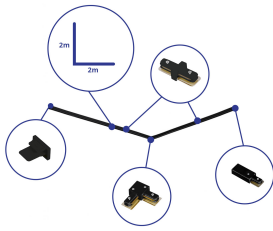

Specifications Bright Choice Rail Set 1-Phase L 2 x 2 Meter Black | incl. End Cap, Power Connector and L - Connector

[View Product](#)

General Information

SKU	254106
EAN	8719157064828
Brand	Bright Choice
Manufacturer Name	Complete L shaped 1-Phase Track Set Black – 2 x 2 meter incl. End Cap, Power Connector and L -Conne
Full box quantity	1
Any Lamp all-in warranty	3 Years

Technical Information

Colour of the Fixture	Black
Product Type Category	Accessory - 1-Phase Track

Dimensions

Length (mm)	1000
Height (mm)	20
Width (mm)	34

Why Any-lamp?

Sensor Information

Order from the **largest lighting specialist** in Europe  **Customised** quotation