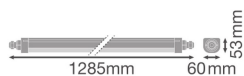

Specifications Multipack 4x Ledvance LED Waterproof Batten 33W 3960lm - 865 Daylight | 120cm

[View Product](#)

General Information

SKU	257373
EAN	8719157069175
Brand	Ledvance
Manufacturer Name	Multipack 4x DP COMP TH 1200 V 33W 865 IP66 PS LEDV
Any Lamp all-in warranty	5 Years
Average Lifetime (h)	75000

Technical Information

Technology	LED Integrated
Replaces (Watt)	2x36
Wattage	33
Voltage (V)	220-240
Dimmable	Not Dimmable
Colour of Light	White
Colour Code	865 Daylight
Colour temperature (Kelvin)	6500 Daylight
Colour Rendering (Ra)	80-89
Light colour options	Single Color
Luminous Flux (Lumen)	3960
Luminous Efficacy (lm/W)	123

Power factor	>0.90
Including bulb	Yes
Length	120cm
Product Type Category	LED Waterproof Batten

Fixture Information

Mounting Method	Surface
Fixture Connection	Connection unit 3-pole
Optical Cover	PC (Polycarbonate)
IP-rating	IP66
Impact Protection (IK)	IK08 - 5 joules
Operating Temperature	-20 to +45
Housing	PC (Polycarbonate)
Colour of the Fixture	White
Emergency Lighting	No Emergency Unit
Series	Compact

Dimensions

Length (mm)	1285
Width (mm)	60
Height (mm)	53

Sensor Information

Why Any-lamp?

Type of sensor No Sensor

Order from the **largest lighting specialist** in Europe

Customised quotation

Up to **7 years warranty**