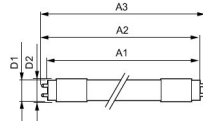

Specifications Philips LED Tube T8 CorePro (UN) Ultra Output 15.5W 2400lm - 840 Cool White | 120cm Replaces 36W

[View Product](#)

General Information

| | |
|--------------------------|--|
| SKU | 248765 |
| EAN | 8720169199989 |
| Brand | Philips |
| Manufacturer Name | CorePro LEDtube UN 1200mm UO 15.5W840 T8 |
| Full box quantity | 20 |
| Any Lamp all-in warranty | 3 Years |
| Energy efficiency class | D |
| Average Lifetime (h) | 50000 |
| Voltage (V) | 220-240 |

Bulb finish Frosted

Housing Glass

Series CorePro

Dimensions

Length 120cm

Length (mm) 1213

Diameter (mm) 28

Why Any-lamp?