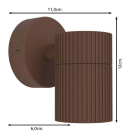

Specifications Eglo Wall Light
Tomelloso Outdoor Aluminium Rusty
| Suitable for GU10

[View Product](#)

General Information

SKU	254524
EAN	9008606356003
Brand	Eglo
Manufacturer Name	AL-WL/1 GU10 RUST/CLEAR 'TOMELLOSO'
Any Lamp all-in warranty	2 Years

Technical Information

Technology	Fixture with Socket
Voltage (V)	220-240
Dimmable	Dimmable when using a Dimmable Bulb
Suitable for	GU10
Including bulb	No
Amount of bulbs required	1
Maximum Wattage Rating	28
Tiltable	No
Mounting Method	Wall mounted
Emergency Lighting	No Emergency Unit
Product Type Category	Decorative Lighting with Socket

Fixture Information

Fixture Connection Terminal block

IP-rating IP44

Colour of the Fixture Rusty

Housing Aluminium

Series TOMELLOSO

Dimensions

Length (mm) 60